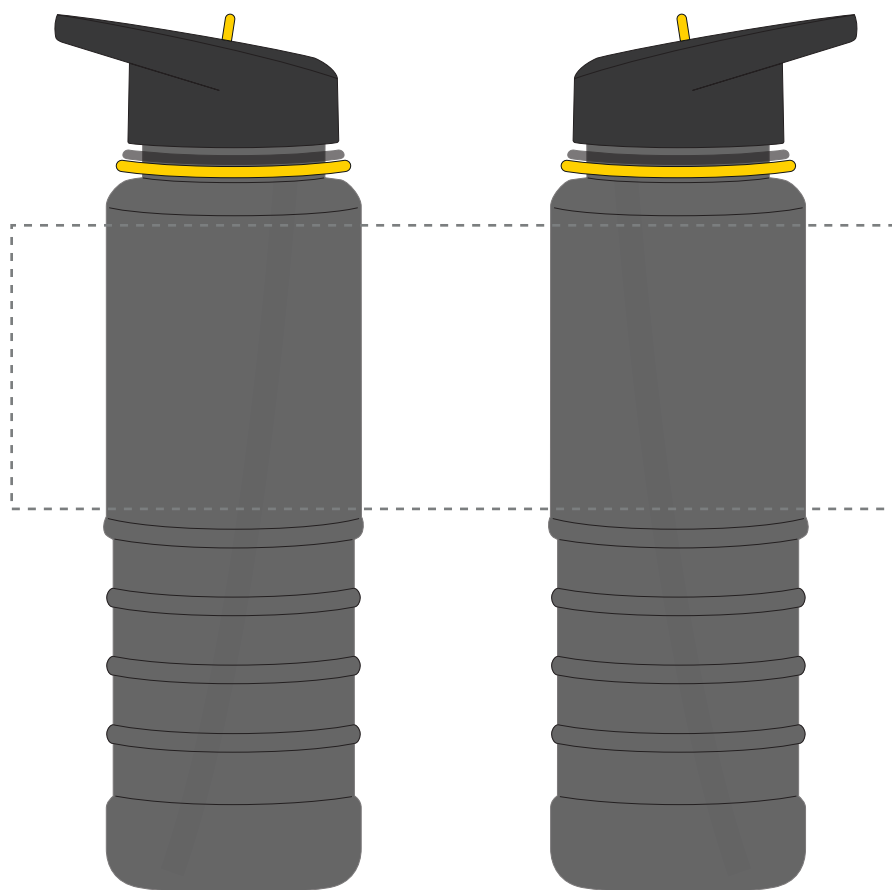

Your Ref:  
Our Ref:Quantity:  
Version: 1Product Code: MG9506  
Product Colour: YELLOW**PRINTING CONCERNS:**

We stock this item in the following colours

**PANTONE REFERENCE(S)**
 Full colour printing

ARTWORK SCALE 50%

LOGOS WILL BE DIRECTLY OPPOSITE  
LOGOS WILL NOT BE DIRECTLY OPPOSITE

Product Image for visualisation  
- colours may vary

The dashed line is to demonstrate print area and will not appear on your printed item

To proceed, please approve visual via the online system.

ARTWORK SCALE 100%  
Max Print Area: 235mm x 75mm